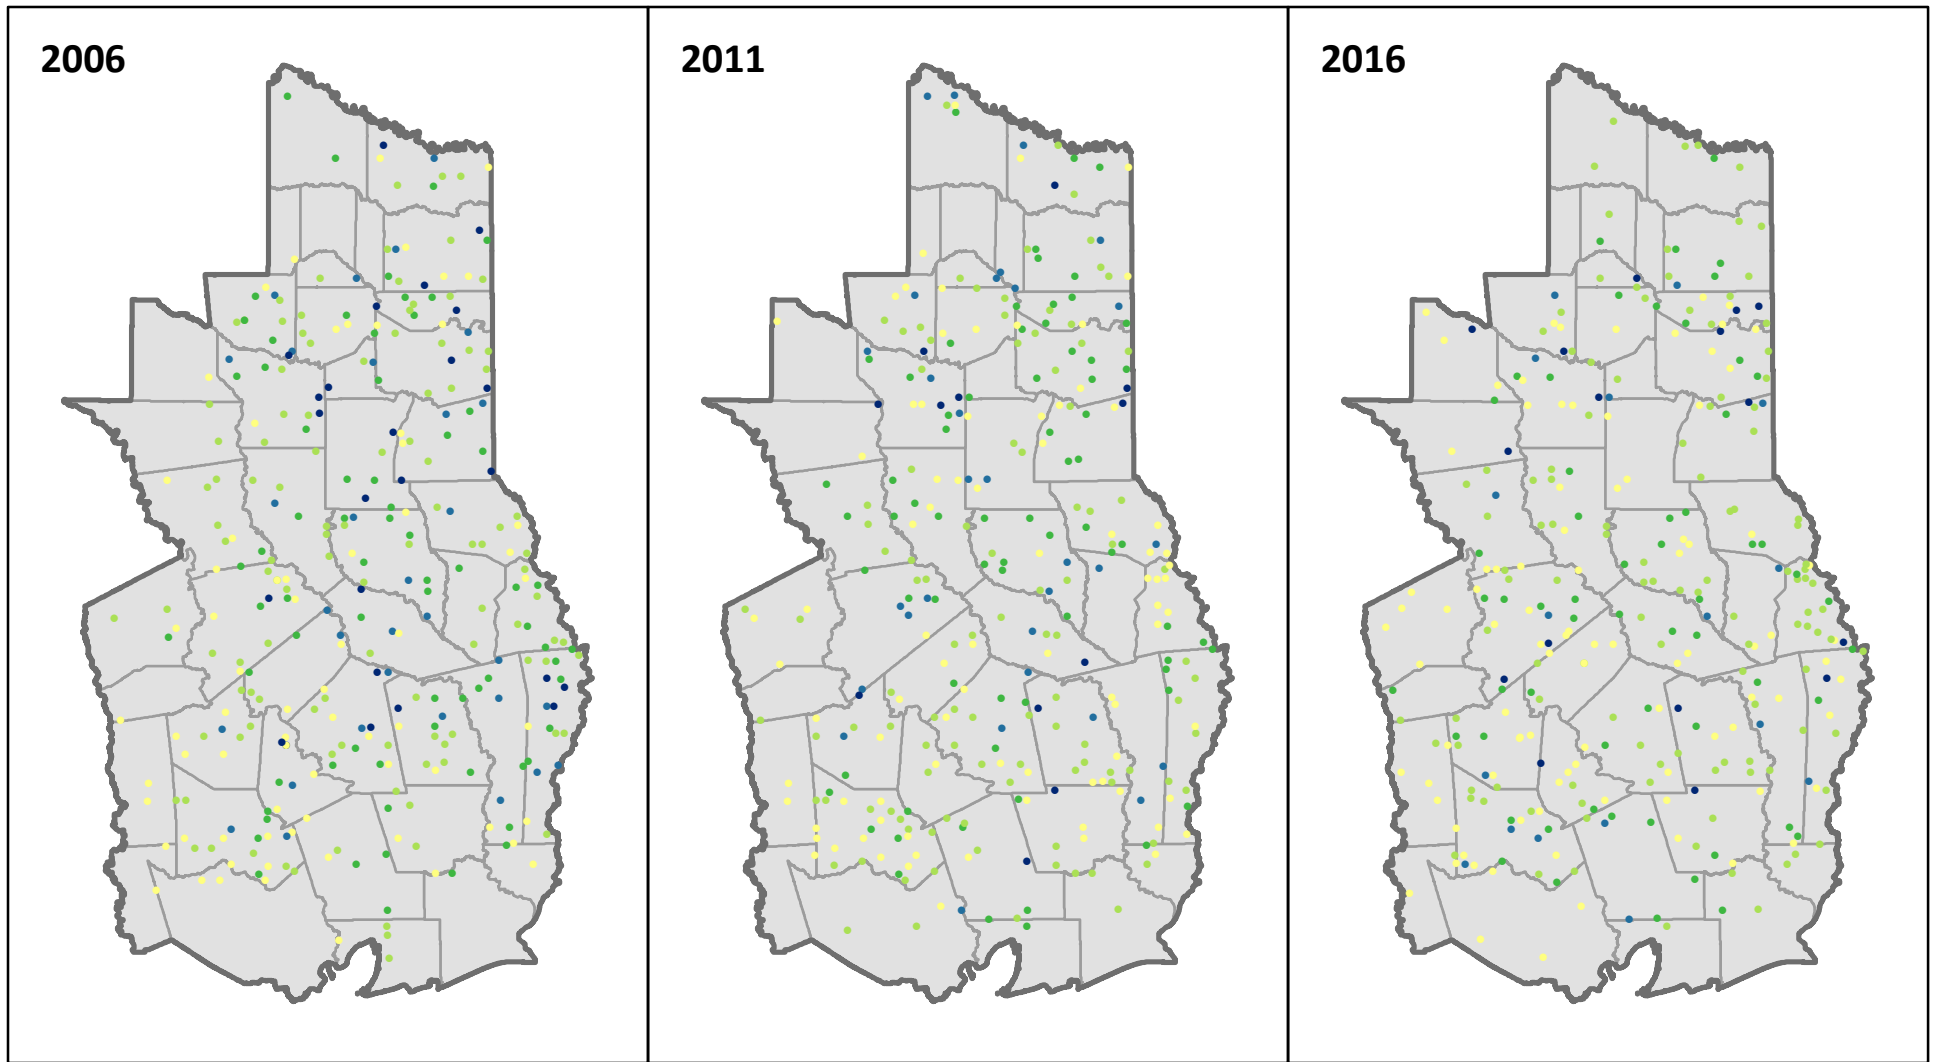

# All Live Stocking on Oak-Pine Forest, 2006 to 2016

● 0 - 40   
 ● 41 - 60   
 ● 61 - 80   
 ● 81 - 100   
 ● 101 - 120

FIA plots in East Texas from 2006, 2011, and 2016 inventories. Stocking is percent stocking of all live trees at least 5 inches in diameter on oak-pine forest type group. If multiple types occurred on a plot, the one with the most area is shown.

Data downloaded from FIA DataMart (<http://www.fia.fs.fed.us/tools-data>)

Forest Inventory & Analysis <http://www.fia.fs.fed.us>

Map prepared by Rebekah Zehnder, Texas A&M Forest Service ([rzhender@tfs.tamu.edu](mailto:rzhender@tfs.tamu.edu))