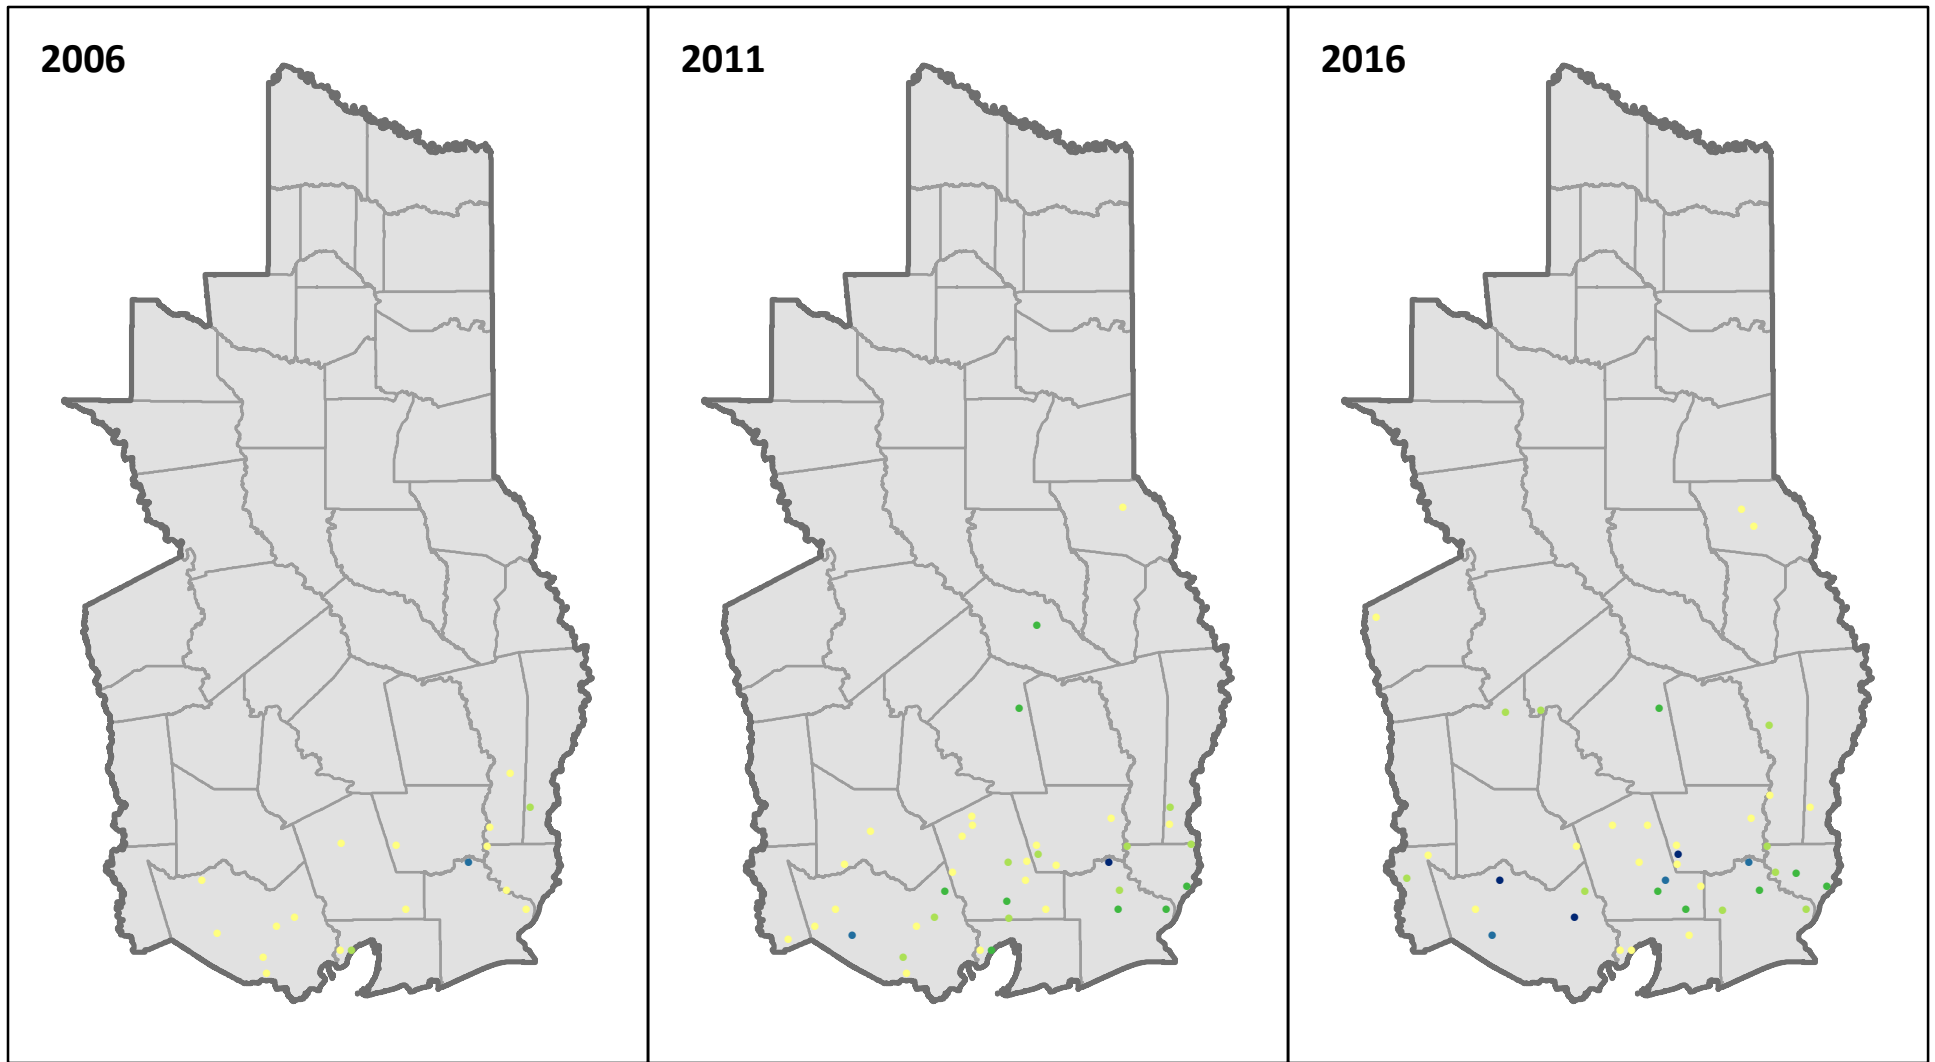

Hardwood Mortality on Exotic Hardwood Forest, 2006 to 2016

FIA plots in East Texas from 2006, 2011, and 2016 inventories. Mortality is of hardwood trees at least 5 inches in diameter on exotic hardwood forest, expressed in number of trees per acre.

Data downloaded from FIA DataMart (<http://www.fia.fs.fed.us/tools-data>)

Forest Inventory & Analysis <http://www.fia.fs.fed.us>

Map prepared by Rebekah Zehnder, Texas A&M Forest Service (rzhender@tfs.tamu.edu)