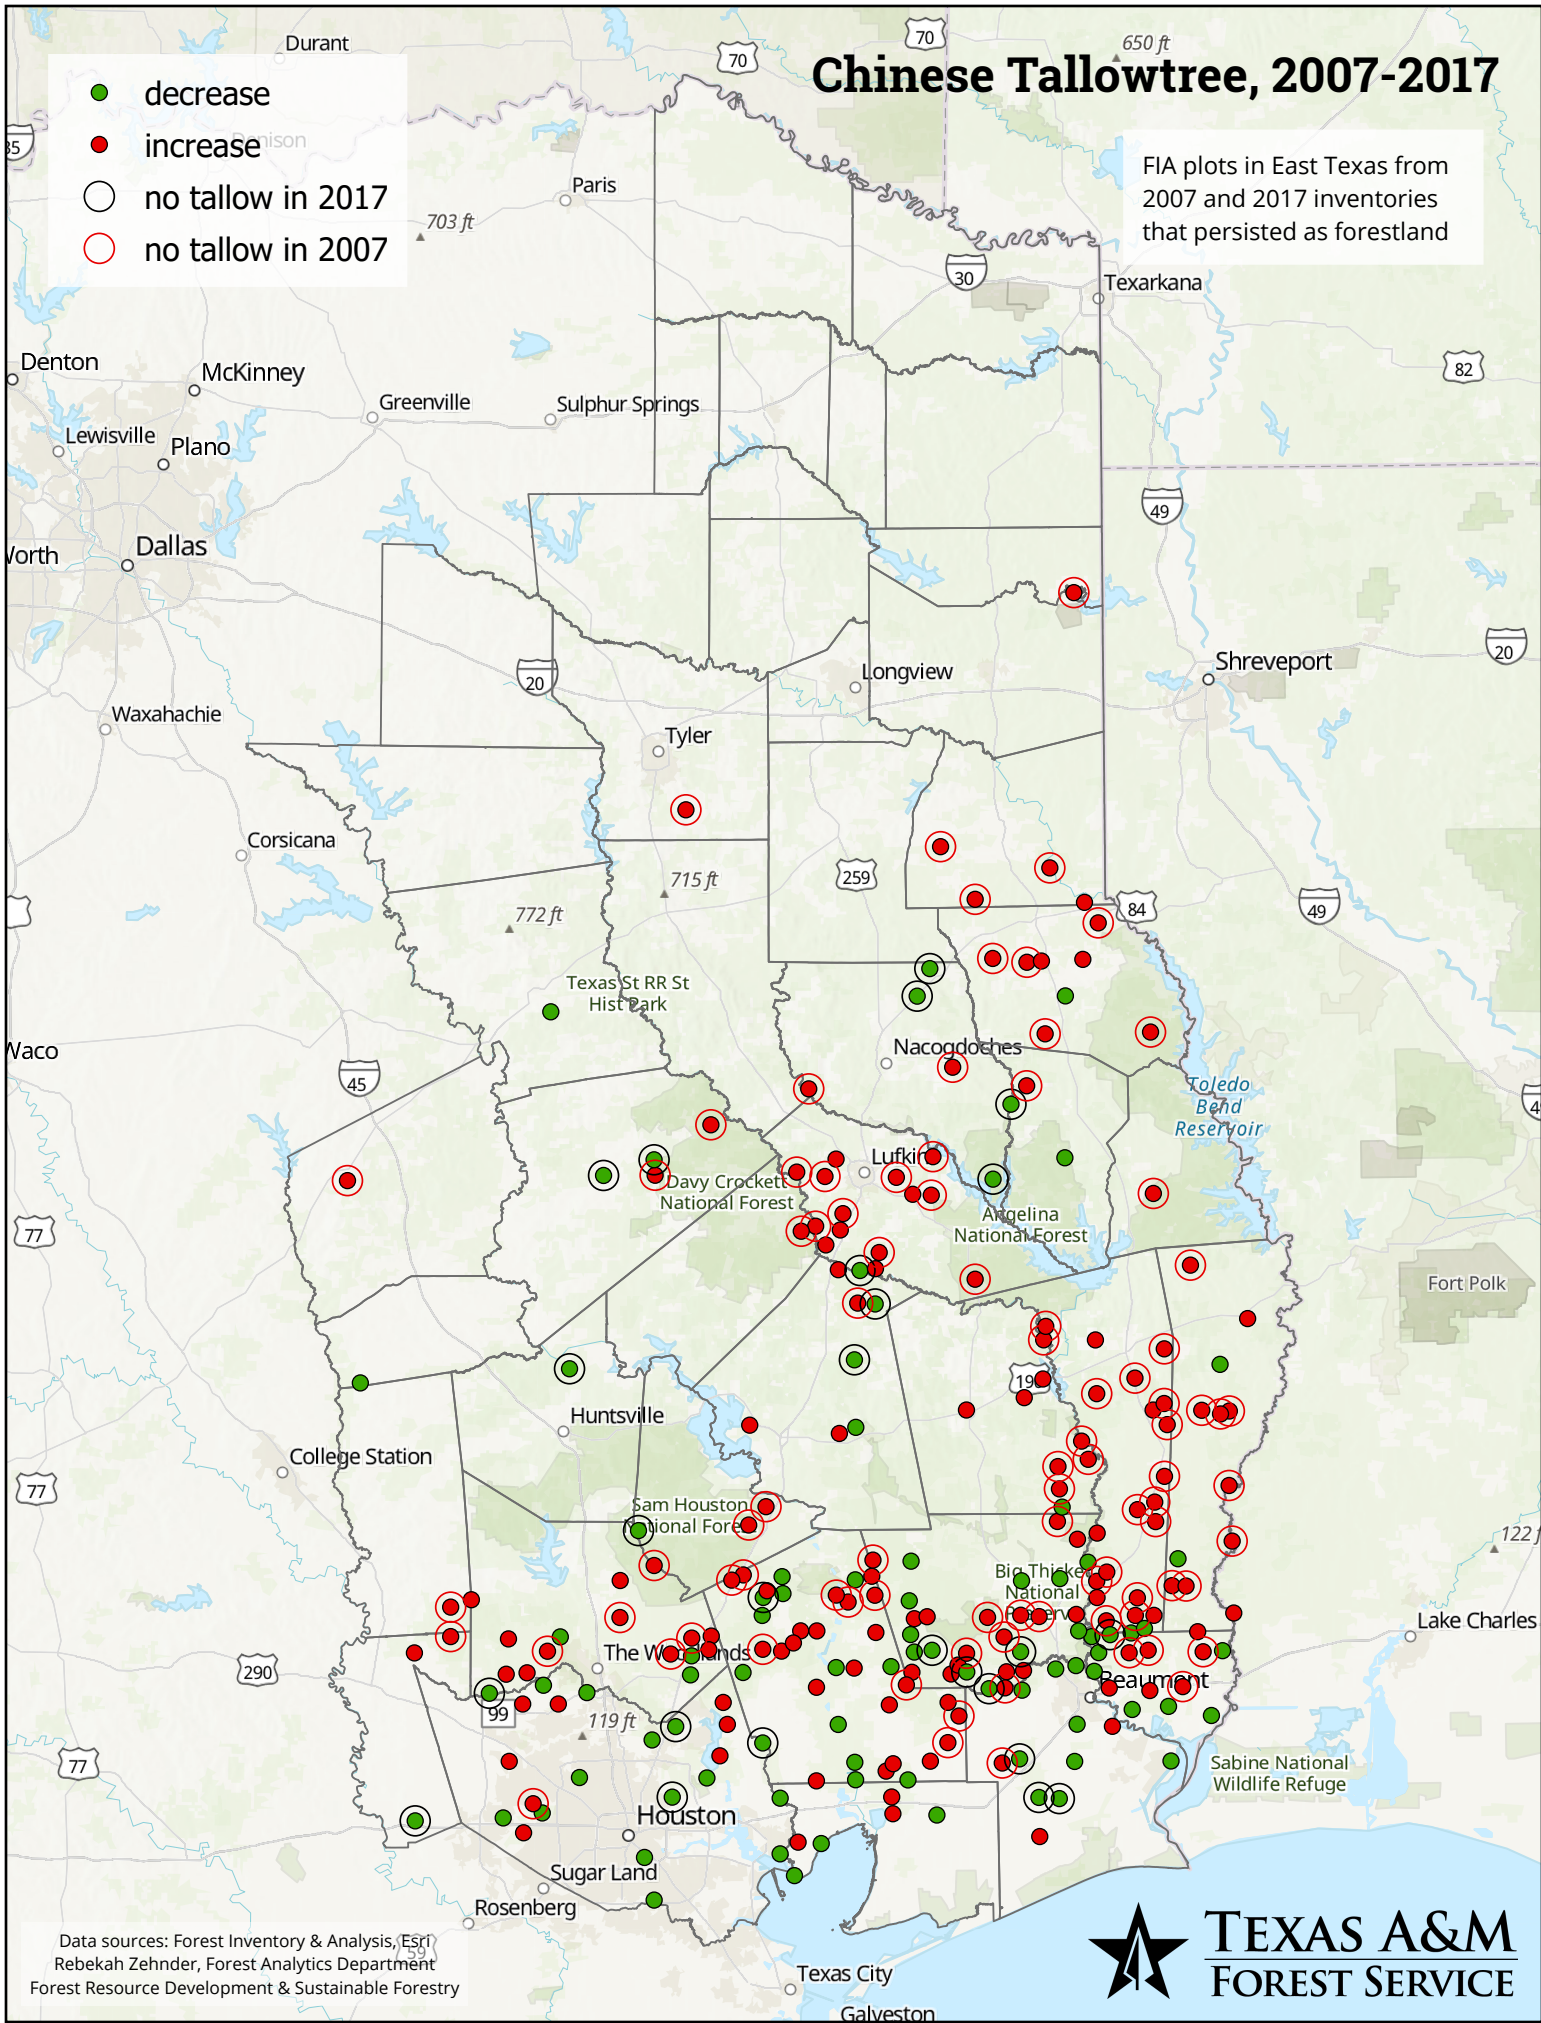

Chinese Tallowtree, 2007-2017

FIA plots in East Texas from 2007 and 2017 inventories that persisted as forestland

- decrease
- increase
- no tallow in 2017
- no tallow in 2007

Data sources: Forest Inventory & Analysis, ESRI
Rebekah Zehnder, Forest Analytics Department
Forest Resource Development & Sustainable Forestry